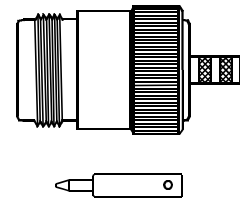

Type "N" Connectors

Male / Plug
+/- .786" od

Female / Jack
+/- .580" od

N/male

N/female

N/female
bulkhead

Type "N" Connectors
Reverse Polarity Configurations

Male / Plug
+/- .786" od

Female / Jack
+/- .580" od

RPN/plug

RPN/jack

RPN/jack
bulkhead

TNC Connectors

Male / Plug
+/- .538" od

Female / Jack
+/- .380" od

TNC/male

TNC/female

TNC/female
bulkhead

TNC Connectors
Reverse Polarity Configurations

Male / Plug
+/- .538" od

Female / Jack
+/- .380" od

RPTNC/plug

RPTNC/jack

RPTNC/jack
bulkhead

SMA Connectors

Male / Plug
+/- .354" od

Female / Jack
+/- .241" od

SMA/male

SMA/female

SMA/female
bulkhead

SMA Connectors
Reverse Polarity configuration

Male / Plug
+/- .354" od