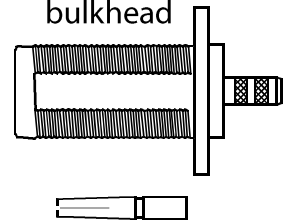

Type "N" Connectors

Male / Plug
+/- .786" od

Female / Jack
+/- .580" od

N/male

N/female

N/female
bulkhead

Type "N" Connectors
Reverse Polarity Configurations

Male / Plug
+/- .786" od

Female / Jack
+/- .580" od

RPN/plug

RPN/jack

RPN/jack
bulkhead

TNC Connectors

Male / Plug
+/- .538" od

Female / Jack
+/- .380" od

TNC/male

TNC/female

TNC/female
bulkhead

TNC Connectors
Reverse Polarity Configurations

Male / Plug
+/- .538" od

Female / Jack
+/- .380" od

RPTNC/plug

RPTNC/jack

RPTNC/jack
bulkhead

SMA Connectors

Male / Plug
+/- .354" od

Female / Jack
+/- .241" od

SMA/male

SMA/female

SMA/female
bulkhead

SMA Connectors
Reverse Polarity configuration

Male / Plug
+/- .354" od