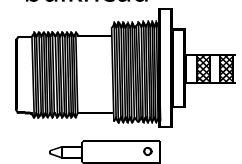

Female / Jack
+/- .580" od

RPN/plug

RPN/jack

RPN/jack
bulkhead

TNC Connectors

Male / Plug
+/- .538" od

Female / Jack
+/- .380" od

TNC/male

TNC/female

TNC/female
bulkhead

TNC Connectors
Reverse Polarity Configurations

Male / Plug
+/- .538" od

Female / Jack
+/- .380" od

RPTNC/plug

RPTNC/jack

RPTNC/jack
bulkhead

SMA Connectors

Male / Plug
+/- .354" od

Female / Jack
+/- .241" od

SMA/male

SMA/female

SMA/female
bulkhead

SMA Connectors
Reverse Polarity configuration

Male / Plug
+/- .354" od

Female / Jack
+/- .241" od

RPSMA/plug

RPSMA/jack

RPSMA/jack
bulkhead