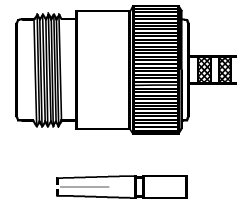

Type "N" Connectors

Male / Plug
+/- .786" od

Female / Jack
+/- .580" od

N/male

N/female

N/female
bulkhead

Type "N" Connectors
Reverse Polarity Configurations

Male / Plug
+/- .786" od

Female / Jack
+/- .580" od

RPN/plug

RPN/jack

RPN/jack
bulkhead

TNC Connectors

Male / Plug
+/- .538" od

Female / Jack
+/- .380" od

TNC/male

TNC/female

TNC/female
bulkhead

TNC Connectors
Reverse Polarity Configurations

Male / Plug
+/- .538" od

Female / Jack
+/- .380" od

RPTNC/plug

RPTNC/jack

RPTNC/jack
bulkhead

SMA Connectors

Male / Plug
+/- .354" od

Female / Jack
+/- .241" od

SMA/male

SMA/female

SMA/female
bulkhead

SMA Connectors
Reverse Polarity configuration

Male / Plug
+/- .354" od