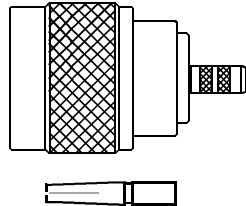

Type "N" Connectors

Male / Plug
+/- .786" od

Female / Jack
+/- .580" od

N/male

N/female

N/female
bulkhead

Type "N" Connectors
Reverse Polarity Configurations

Male / Plug
+/- .786" od

Female / Jack
+/- .580" od

RPN/plug

RPN/jack

RPN/jack
bulkhead

TNC Connectors

Male / Plug
+/- .538" od

Female / Jack
+/- .380" od

TNC/male

TNC/female

TNC/female
bulkhead

TNC Connectors
Reverse Polarity Configurations

Male / Plug
+/- .538" od

Female / Jack
+/- .380" od

RPTNC/plug

RPTNC/jack

RPTNC/jack
bulkhead

SMA Connectors

Male / Plug
+/- .354" od

Female / Jack
+/- .241" od

SMA/male

SMA/female

SMA/female
bulkhead

SMA Connectors
Reverse Polarity configuration

Male / Plug
+/- .354" od