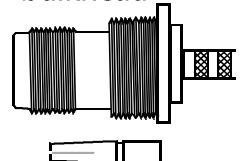

Female / Jack
+/- .580" od

RPN/plug

RPN/jack

RPN/jack
bulkhead

TNC Connectors

Male / Plug
+/- .538" od

Female / Jack
+/- .380" od

TNC/male

TNC/female

TNC/female
bulkhead

TNC Connectors
Reverse Polarity Configurations

Male / Plug
+/- .538" od

Female / Jack
+/- .380" od

RPTNC/plug

RPTNC/jack

RPTNC/jack
bulkhead

SMA Connectors

Male / Plug
+/- .354" od

Female / Jack
+/- .241" od

SMA/male

SMA/female

SMA/female
bulkhead

SMA Connectors
Reverse Polarity configuration

Male / Plug
+/- .354" od

Female / Jack
+/- .241" od

RPSMA/plug

RPSMA/jack

RPSMA/jack
bulkhead