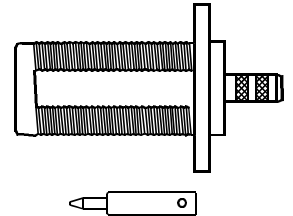

Type "N" Connectors

Male / Plug
+/- .786" od

Female / Jack
+/- .580" od

N/male

N/female

N/female
bulkhead

Type "N" Connectors
Reverse Polarity Configurations

Male / Plug
+/- .786" od

Female / Jack
+/- .580" od

RPN/plug

RPN/jack

RPN/jack
bulkhead

TNC Connectors

Male / Plug
+/- .538" od

Female / Jack
+/- .380" od

TNC/male

TNC/female

TNC/female
bulkhead

TNC Connectors
Reverse Polarity Configurations

Male / Plug
+/- .538" od

Female / Jack
+/- .380" od

RPTNC/plug

RPTNC/jack

RPTNC/jack
bulkhead

SMA Connectors

Male / Plug
+/- .354" od

Female / Jack
+/- .241" od

SMA/male

SMA/female

SMA/female
bulkhead

SMA Connectors
Reverse Polarity configuration

Male / Plug
+/- .354" od